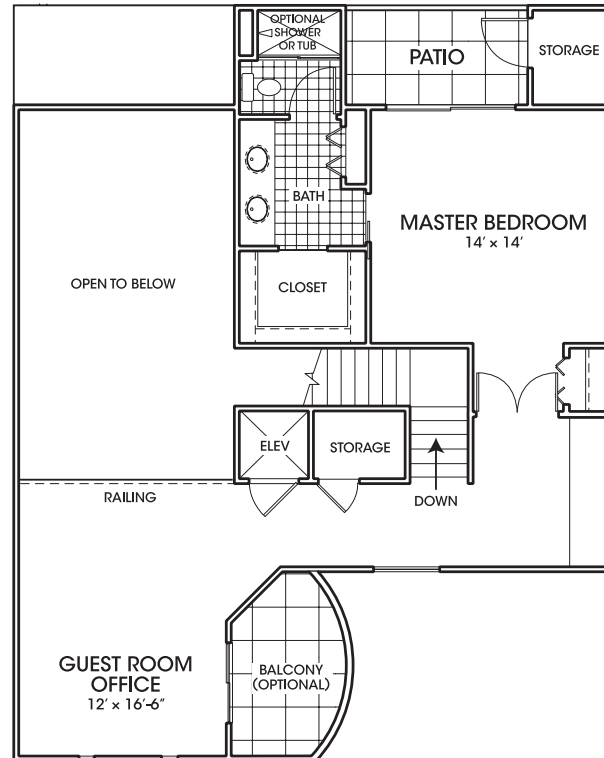

# Town Home Floorplan

## 1st Floor

2 Bedroom & 2 1/2 Bath  
2,151 sq. ft.

## 2nd Floor

3rd bedroom or multi-purpose room with extra bath optional  
2,489 sq. ft.