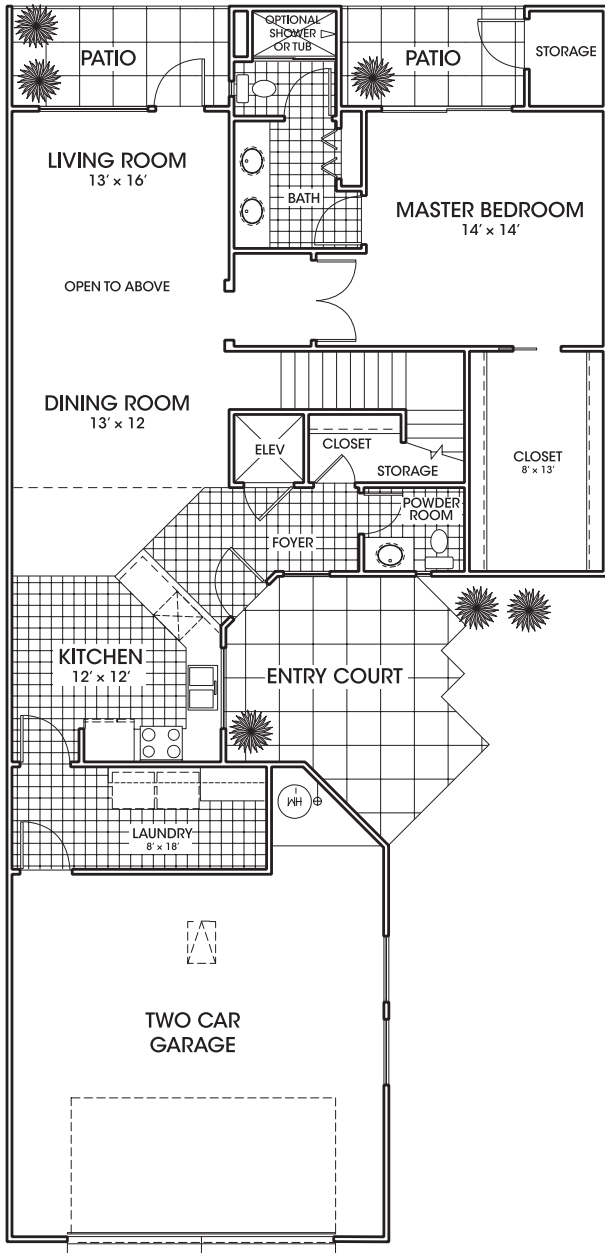

# Town Home Floorplan

## 1st Floor

2 Bedroom & 2 1/2 Bath  
2,151 sq. ft.

## 2nd Floor

3rd bedroom or multi-purpose room with extra bath optional  
2,489 sq. ft.