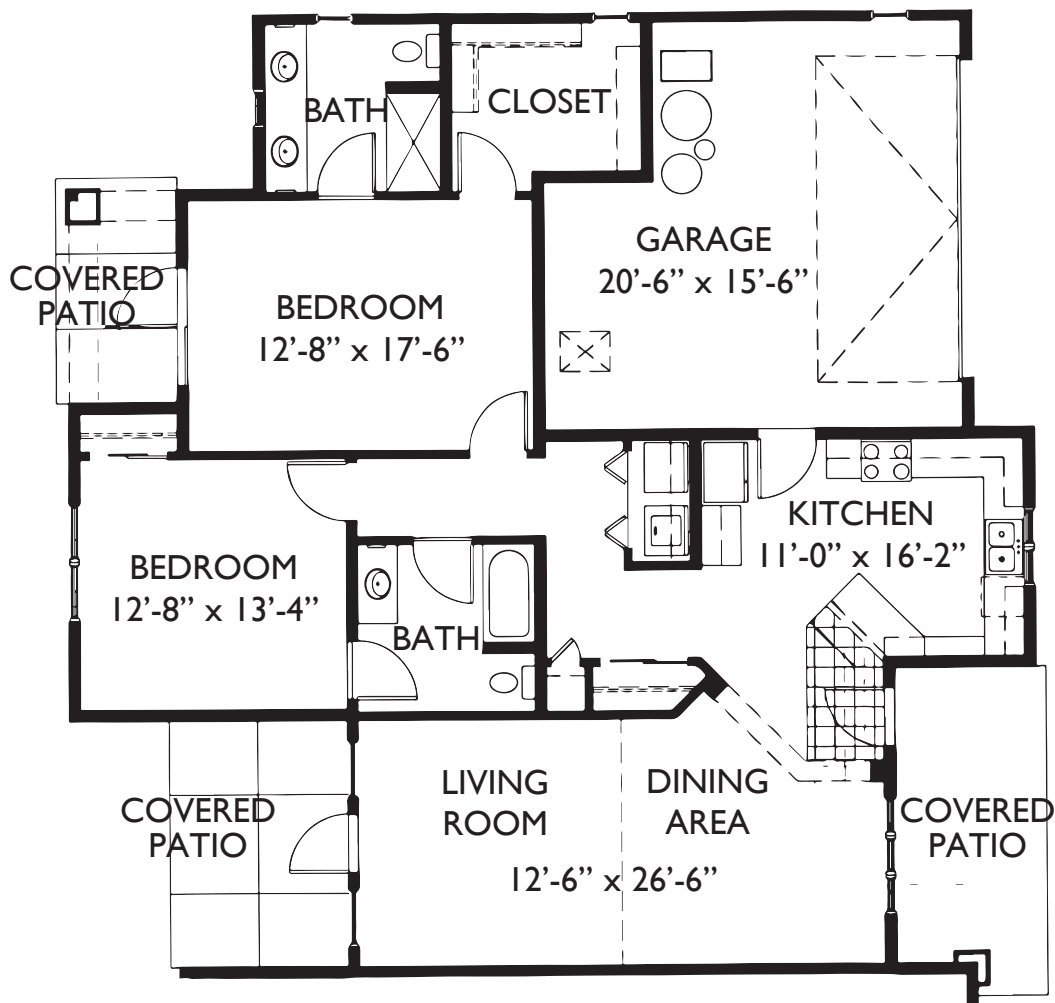

## Casita C1 Floor Plan

2 Bedroom, 2 Bath | 1,521 SQ. FT. LIVABLE SPACE

Sq. ft. and room size are approximate.

## Casita C2 Floor Plan

2 Bedroom, 2 Bath | 1,459 SQ. FT. LIVABLE SPACE

Sq. ft. and room size are approximate.