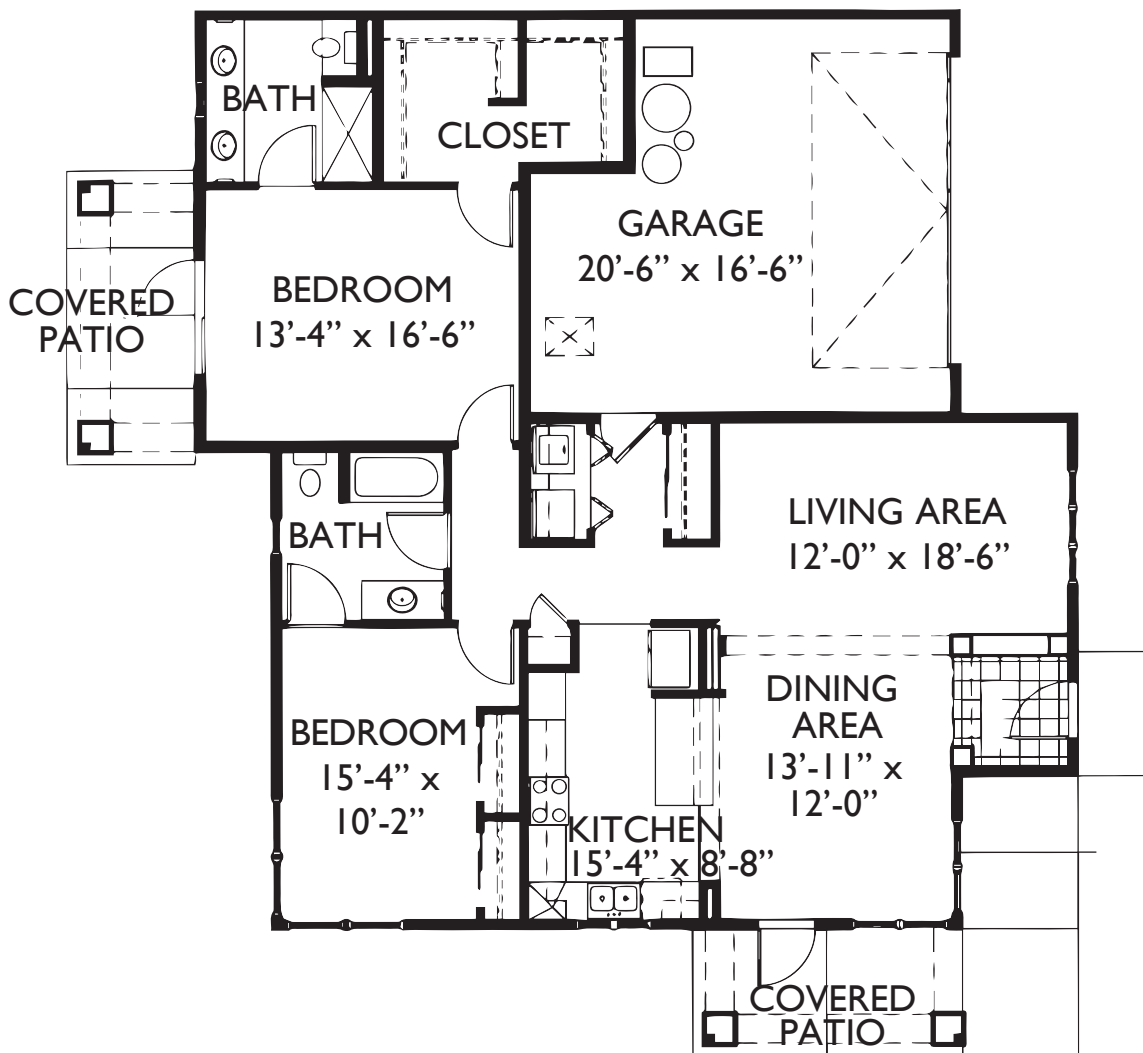

## Casita C1 Floor Plan

2 Bedroom, 2 Bath | 1,521 SQ. FT. LIVABLE SPACE

Sq. ft. and room size are approximate.

## Casita C2 Floor Plan

2 Bedroom, 2 Bath | 1,459 SQ. FT. LIVABLE SPACE

Sq. ft. and room size are approximate.